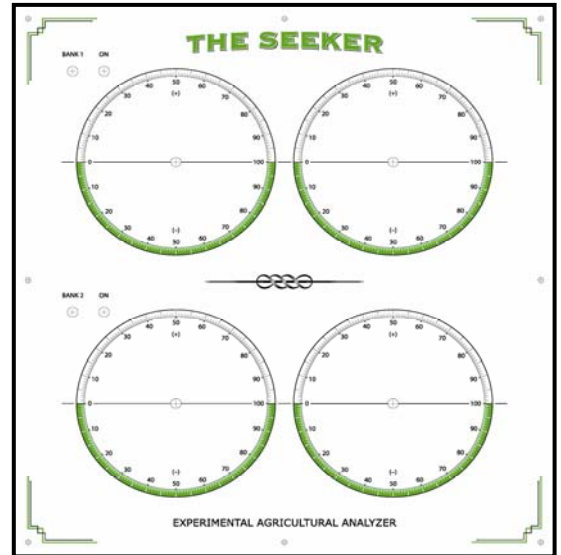

THE SEEKER

The Seeker was developed as a direct response to your requests for a powerful radionics instrument with 360 degree rate dials for exploration, development and use of “negative” rate groups within the Hieronymus-based rate system. This two bank unit has all of the features and flexibility of the **Kelly Personal Agricultural Analyzer**, some of the best from the **Kelly Large Agricultural Workstation**, and the enhanced information density generated by an integrated **Phase Array Antenna** – all built into a handsome oak cabinet. **The Seeker** is a deluxe personal instrument for those researchers who want the freedom to explore new dimensions of knowledge.

- **Standard:** Two banks of parallel plate capacitors that generate analog scalar wavelengths **as accurate as the sensitivity of the operator**.
- **Standard:** Large, easy-to-read rate dial markings improve accuracy and user effectiveness. **360 degree** enumeration allows exploration and use of the entire scalar energy longitudinal waveform.
- **Standard:** Cutting-edge **silver Sephorah** geomantic signal multiplier increases broadcast effectiveness in the face of fluctuating/fading global magnetic fields.
- **Standard:** An integrated four-plate, 32 **Phase Array Antenna** improves signal density for improved information delivery. Add an external moebius coil rub plate antenna or a *second* external Phase Array Antenna using the **auxiliary input** connectors.
- **Standard:** 10-turn intensity dial delivers **exceptional precision** when dowsing for intensities and broadcast times.
- **Standard:** Built-in **10 hour timer** eliminates over-broadcasting.
- **Standard:** Flexible external input panel allow easy addition of a grounding cable, a large sample well, an electronic potentizer and/or an external frequency/signal generator. **Fully compatible** with all Kelly accessories.
- **Standard:** Beautiful **hand rubbed oak** cabinet, upgradeable to a custom laminate color finish.