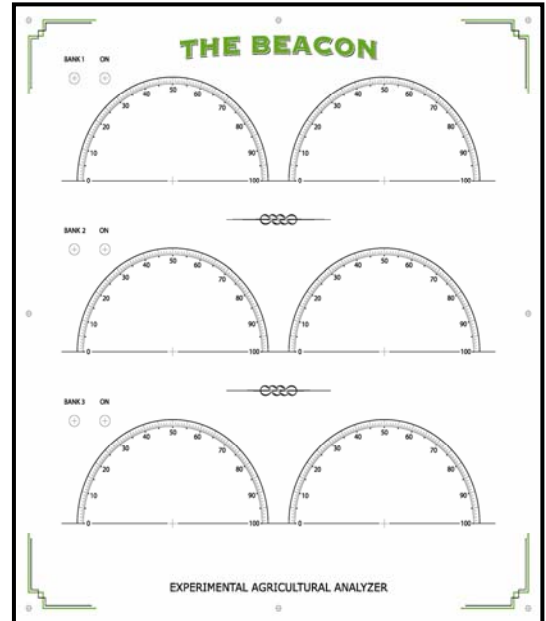

THE BEACON

The Beacon was developed as a direct response to your requests for a powerful instrument at an affordable price. This unit is a three-bank radionics workhorse, with all of the core features of the Kelly Large Agricultural Analyzer, the expandability of the Kelly Personal Agricultural Analyzer and the enhanced information density signal generated by an integrated Phase Array Antenna. The result is a radionic instrument with all the essentials needed by busy farmers and researchers working with soil, water, feed, seed, crops, herds and other organisms.

THE BEACON: A KELLY AGRICULTURAL RADIONIC ANALYZER.....\$3,150.00

UPGRADE! Every Seeker and Beacon agricultural radionic analyzer comes equipped with a factory-installed 32 Phase (4 plate) Antenna. Save big by upgrading to a 40, 48 or 56 phase array at the time of purchase: